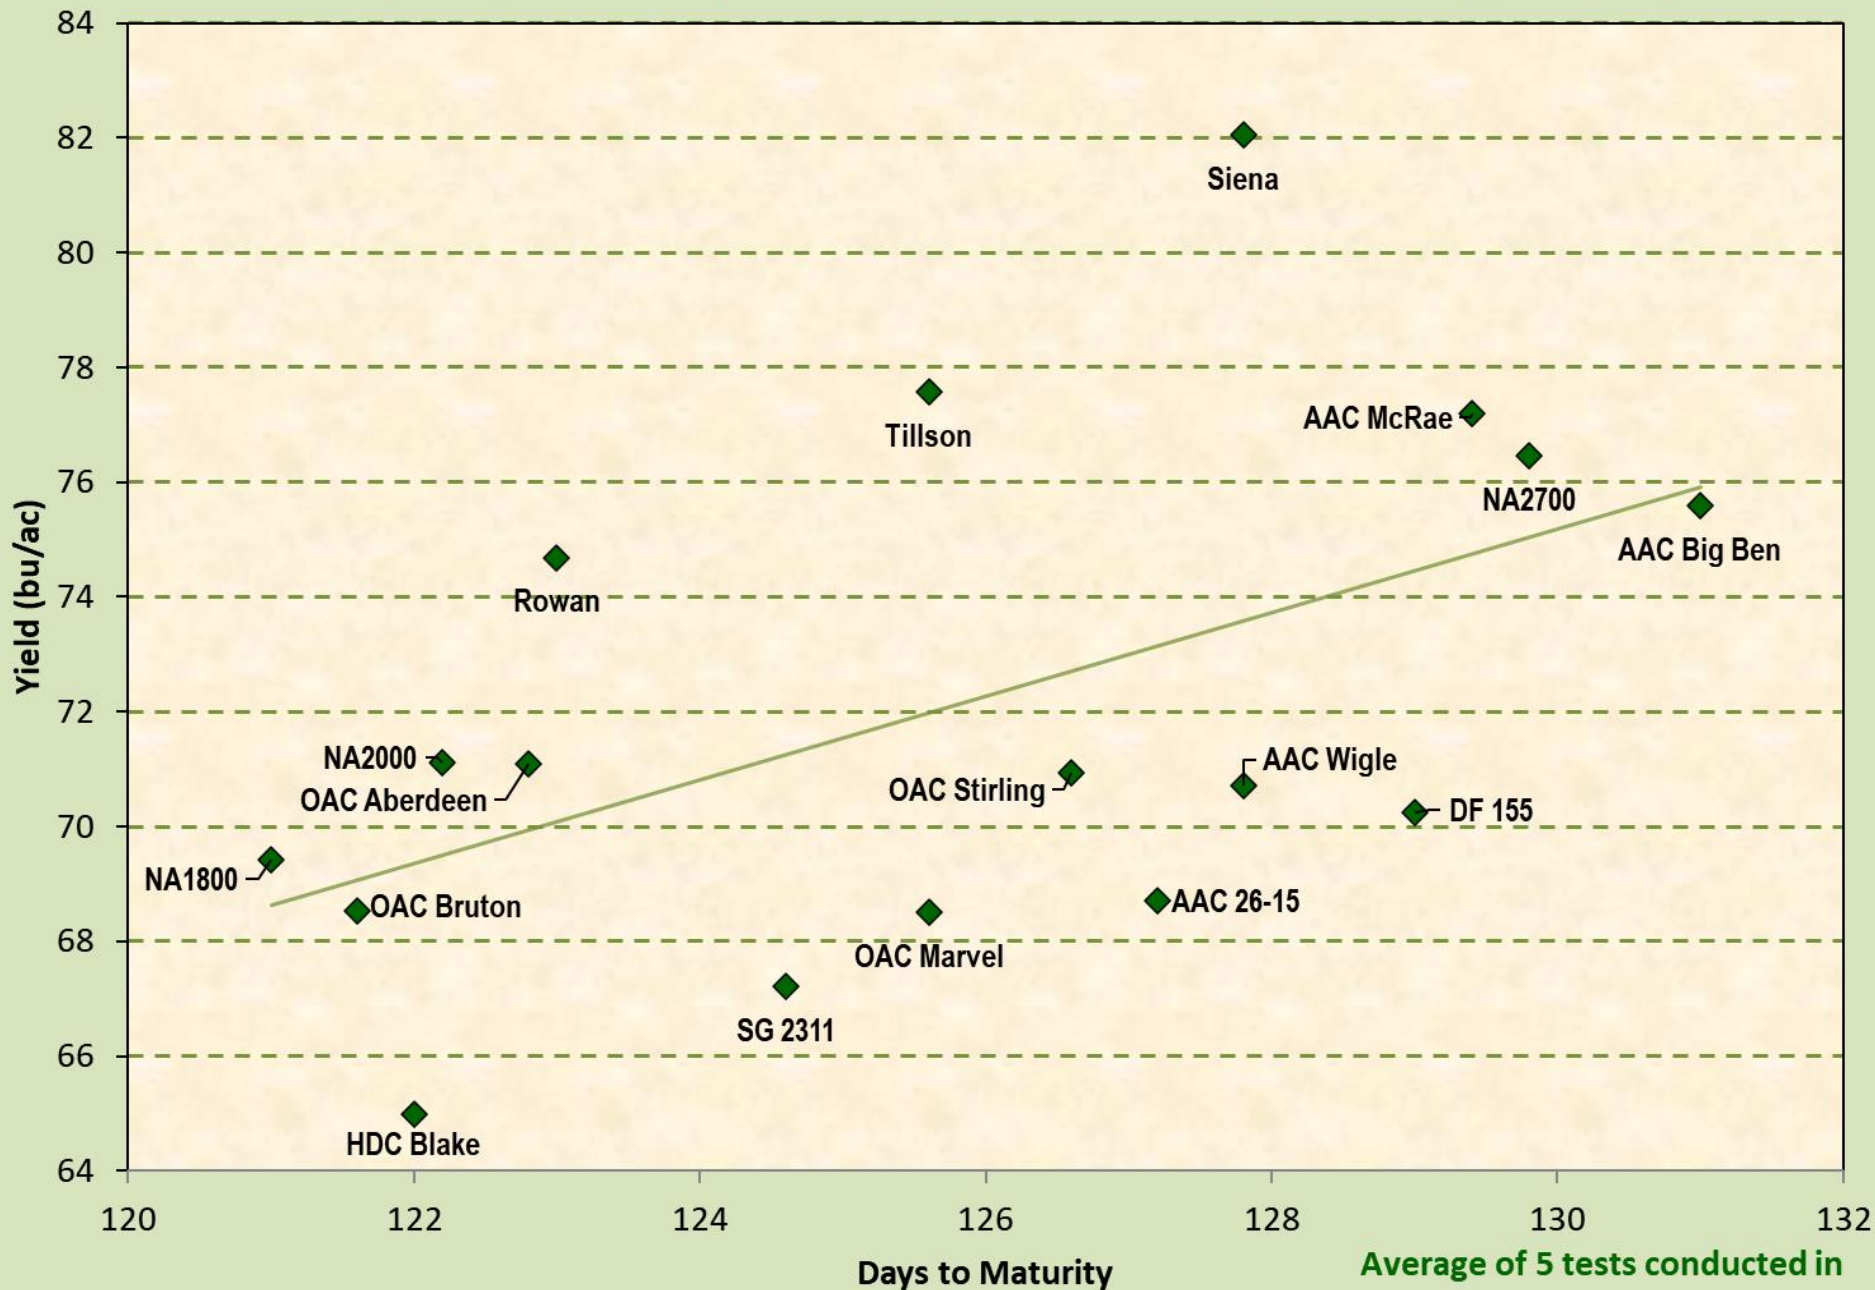

Ontario Early MG2 (2900-3300 HU) Areas, OSACC 3 Yr. Loam Conventional Summary (2022-2024)

Average of 5 tests conducted in Ridgetown and Fingal