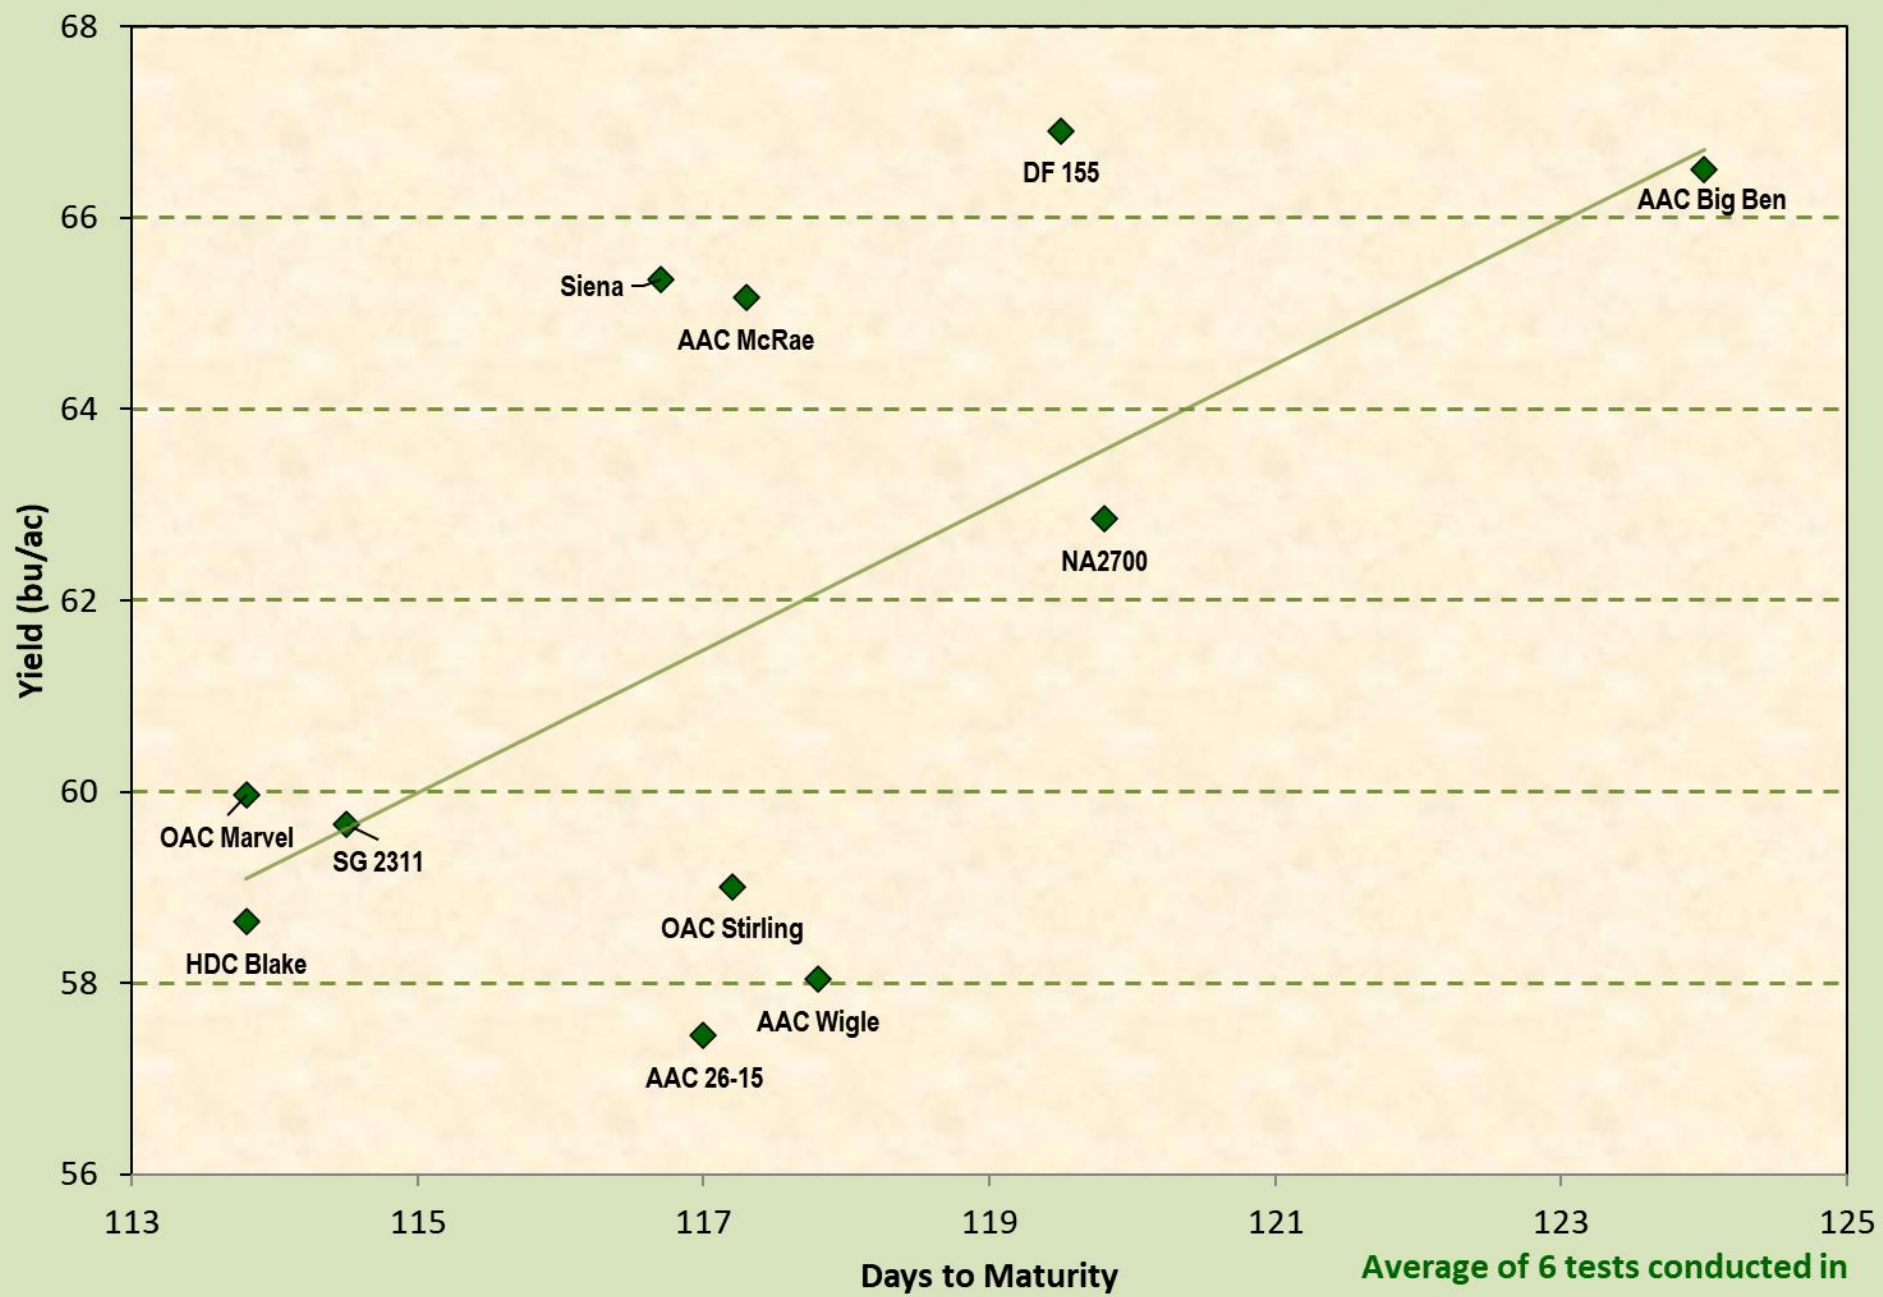

Ontario Early MG2 (2900-3300 HU) Areas, OSACC 3 Yr. Clay Conventional Summary (2022-2024)

Average of 5 tests conducted in
Inwood and Palmyra

Ontario Early MG2 (2900-3300 HU) Areas, OSACC 3 Yr. Loam Conventional Summary (2022-2024)

Average of 5 tests conducted in Ridgetown and Fingal

Ontario Late MG2 (3300-3500 HU) Areas, OSACC 3 Yr. Clay Conventional Summary (2022-2024)

Average of 6 tests conducted in
Merlin and Woodslee

Ontario Late MG2 (3300-3500 HU) Areas, OSACC 3 Yr. Loam Conventional Summary (2022-2024)

Average of 6 tests conducted in
Chatham and Harrow