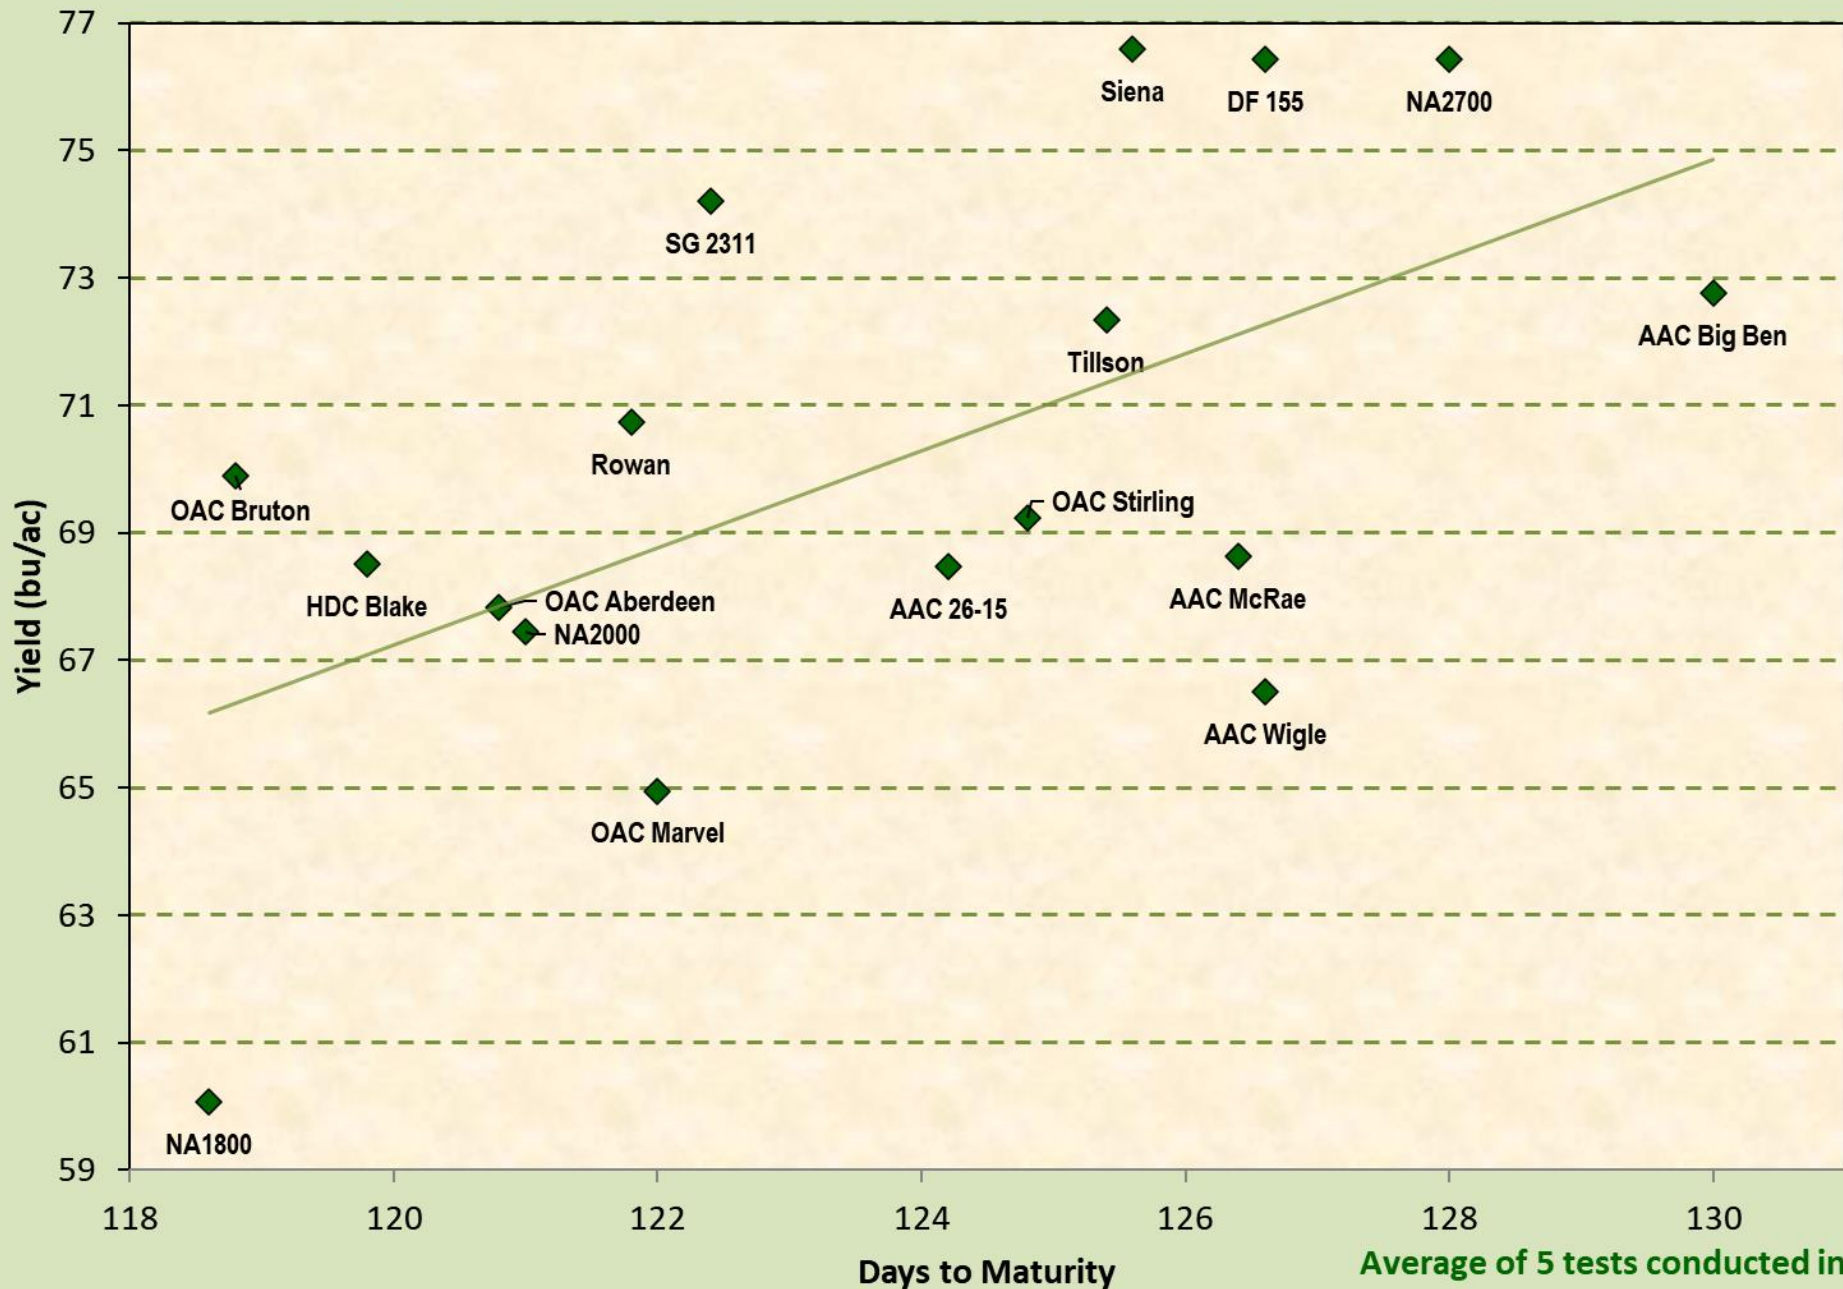

Ontario Early MG2 (2900-3300 HU) Areas, OSACC 3 Yr. Clay Conventional Summary (2022-2024)

Average of 5 tests conducted in
Inwood and Palmyra