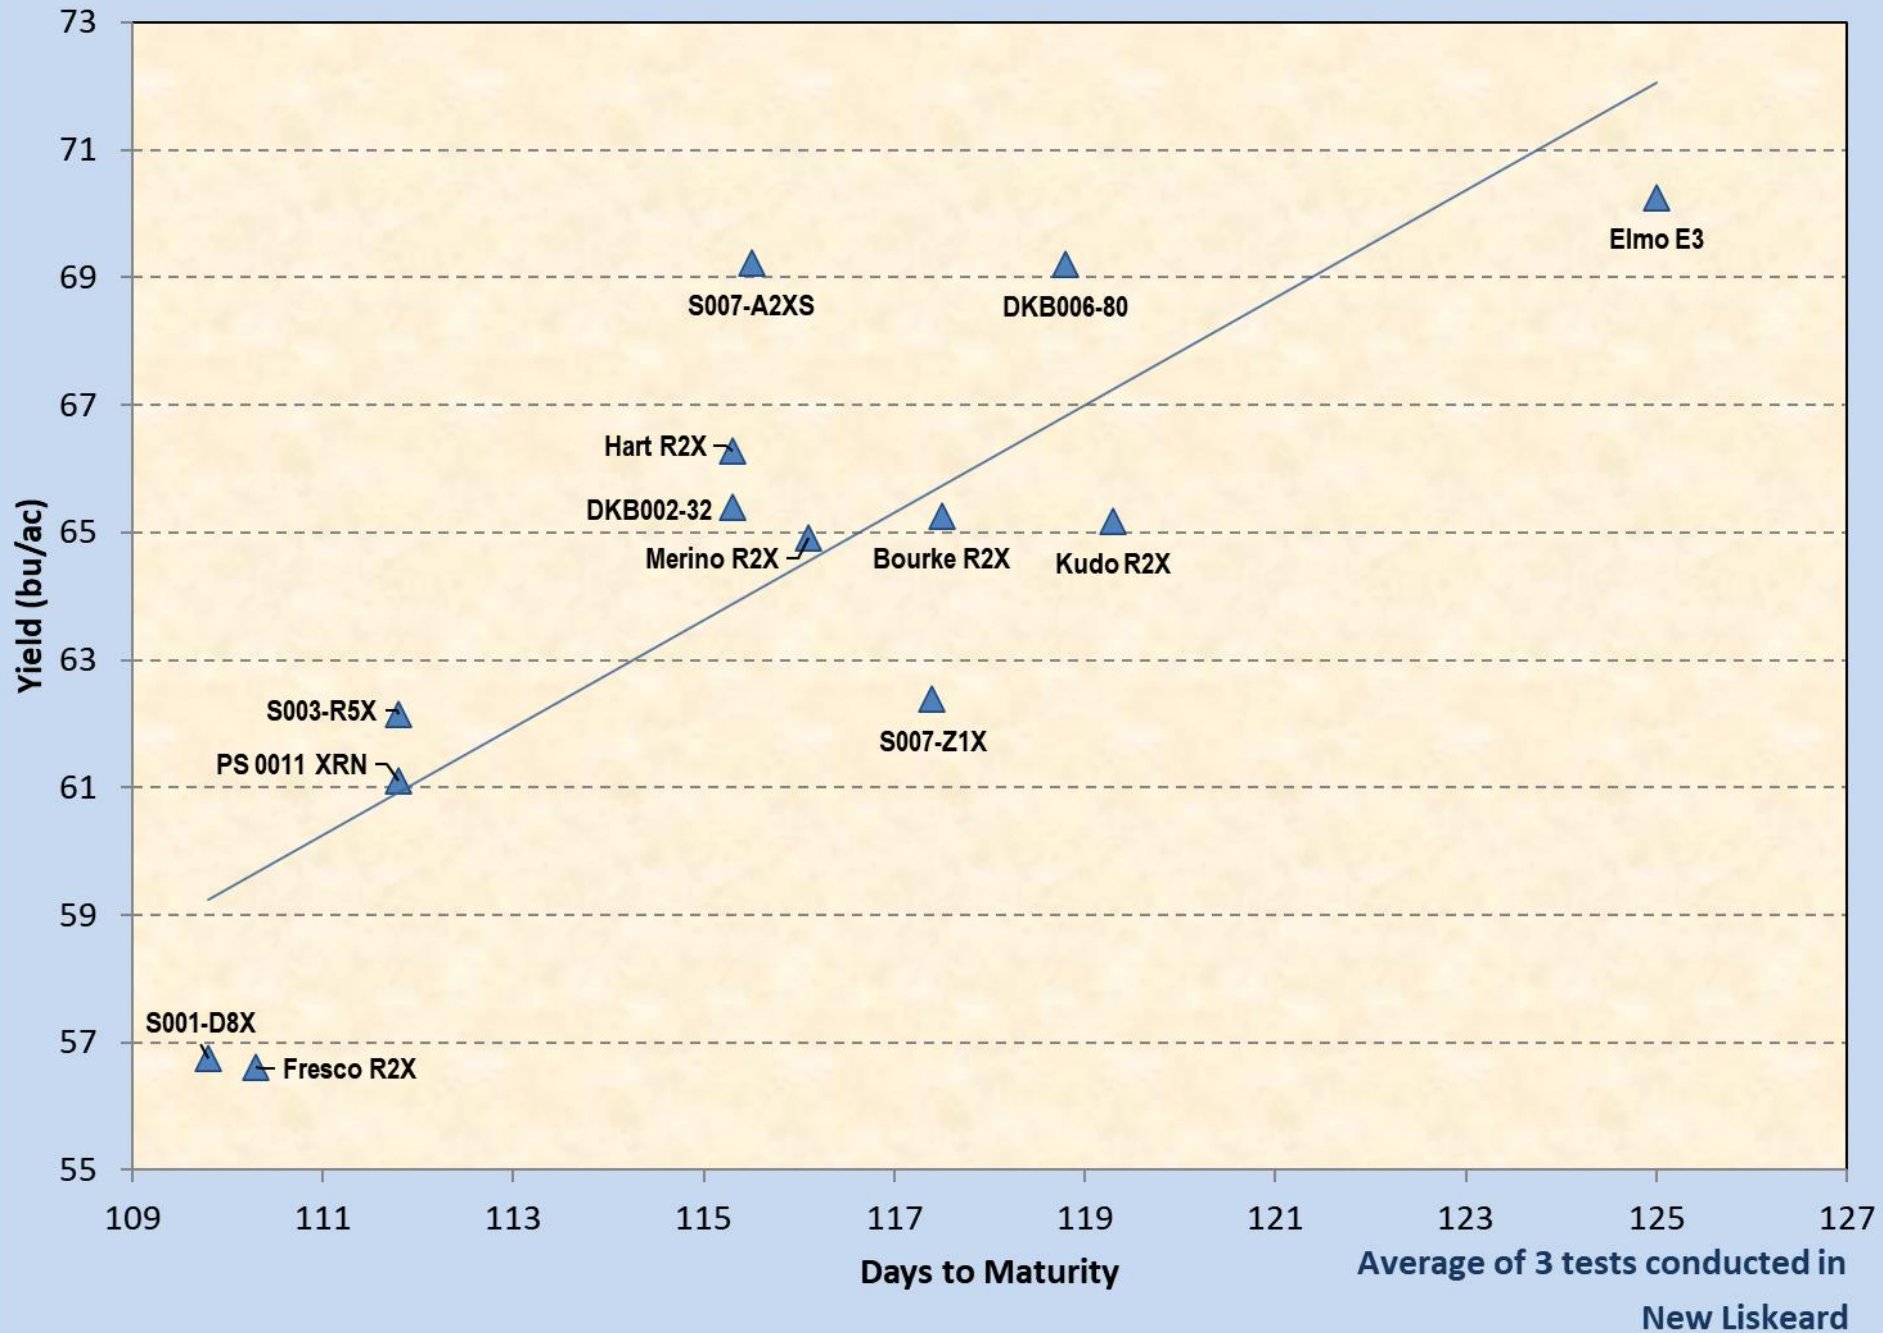

Ontario MG00E (2100-2300 HU) Areas, OSACC 3 Yr. RR Summary (2022-2024)

Ontario MG00 (2300-2500 HU) Areas, OSACC 3 Yr. RR Summary (2022-2024)

Average of 8 tests conducted in
Belwood, Dundalk and Elora

Ontario MGO (2500-2800 HU) Areas, OSACC 3 Yr. RR Summary (2022-2024)

Ontario MG1 (2700-2900 HU) Areas, OSACC 3 Yr. RR Summary (2022-2024)

Ontario Early MG2 (2900-3300 HU) Areas, OSACC 3 Yr. Clay RR Summary (2022-2024)

Ontario Early MG2 (2900-3300 HU) Areas, OSACC 3 Yr. Loam RR Summary (2022-2024)

Average of 3 tests conducted in
New Liskeard

Ontario MG00 (2300-2500 HU) Areas, OSACC 3 Yr. Conventional Summary (2022-2024)

Average of 8 tests conducted in
Belwood, Dundalk and Elora

Ontario MGO (2500-2800 HU) Areas, OSACC 3 Yr. Conventional Summary (2022-2024)