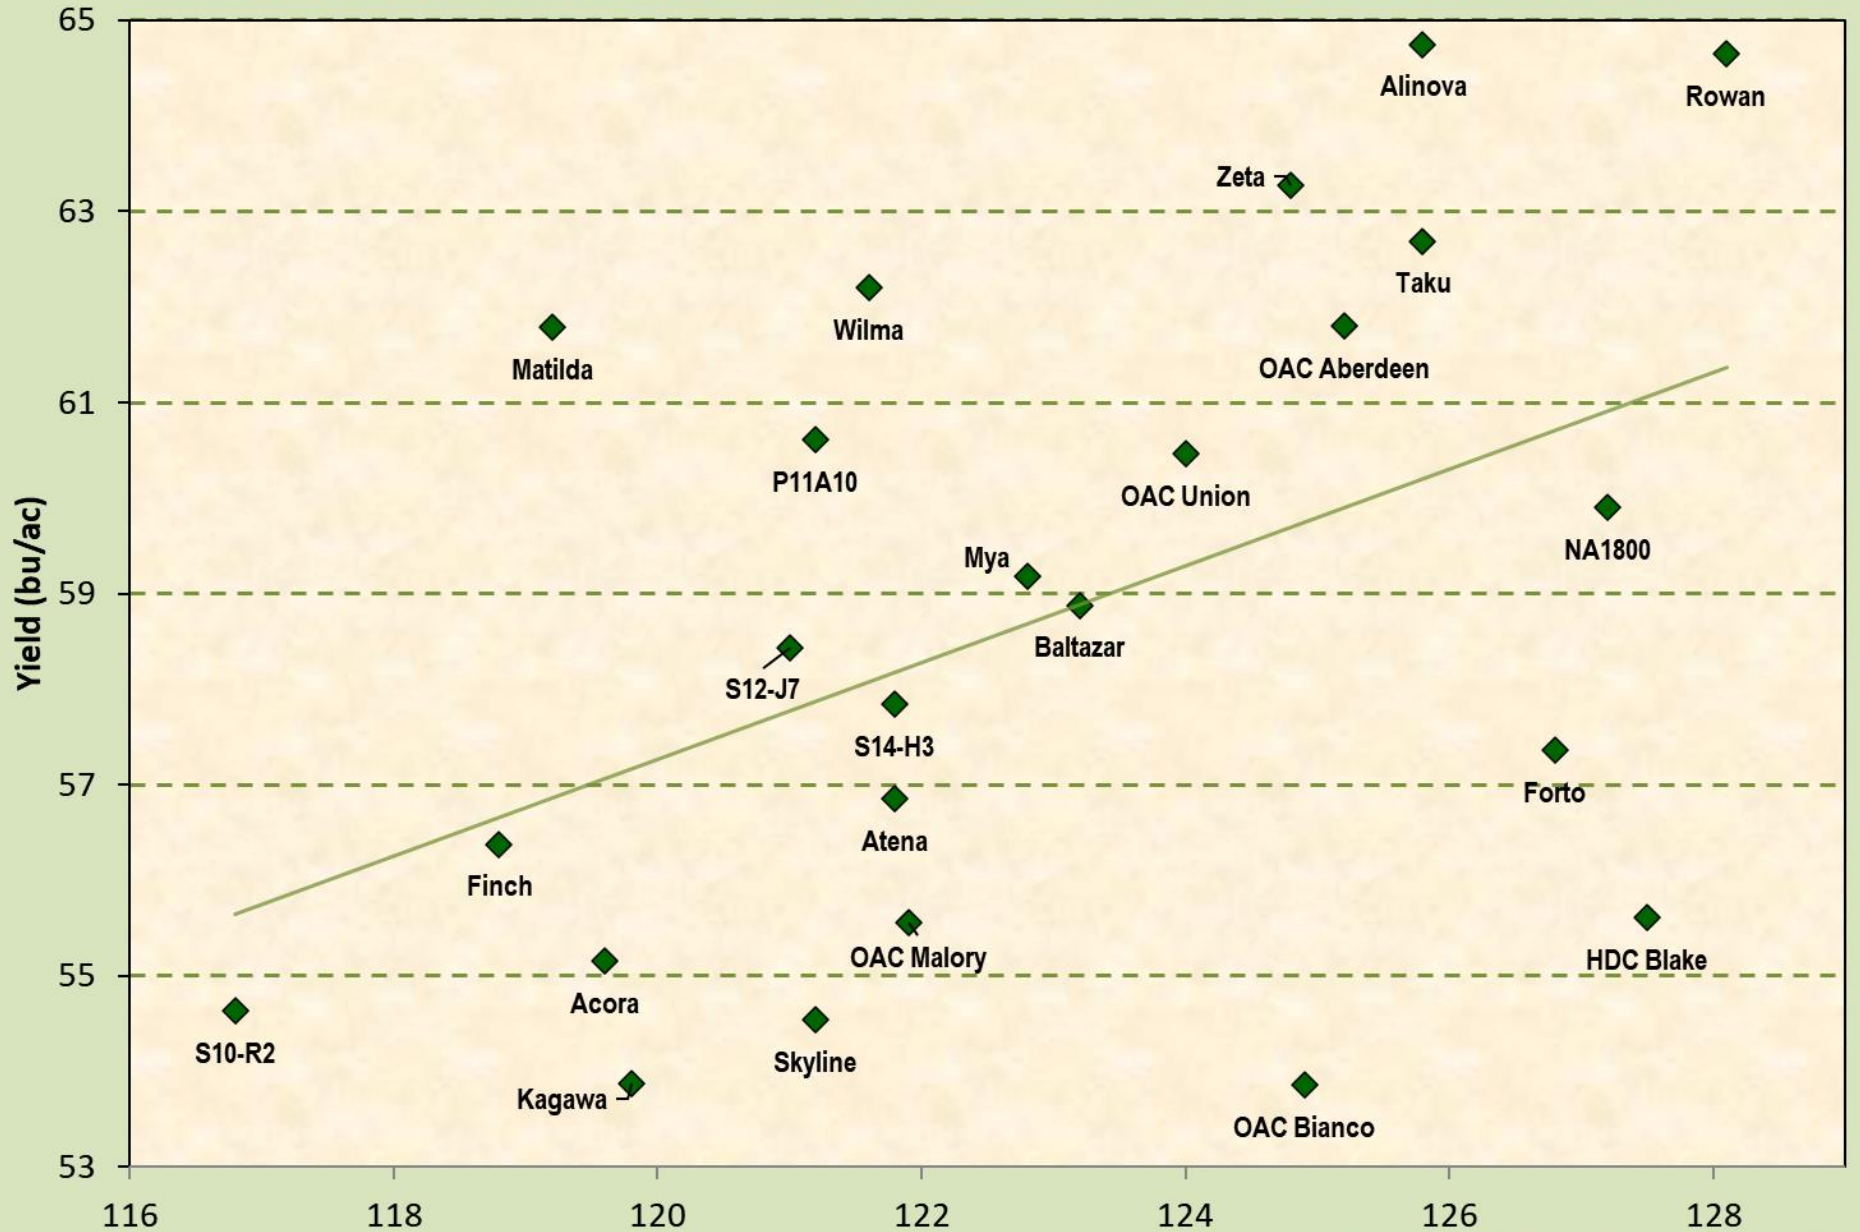

Average of 3 tests conducted in
New Liskeard

Ontario MG00 (2300-2500 HU) Areas, OSACC 3 Yr. Conventional Summary (2022-2024)

Average of 8 tests conducted in
Belwood, Dundalk and Elora

Ontario MGO (2500-2800 HU) Areas, OSACC 3 Yr. Conventional Summary (2022-2024)

Average of 11 tests conducted in
Walton, Elora, Port Hope and Ottawa

Ontario MG1 (2700-2900 HU) Areas, OSACC 3 Yr. Conventional Summary (2022-2024)

Average of 12 tests conducted in Exeter, St. Marys, Winchester and Woodstock