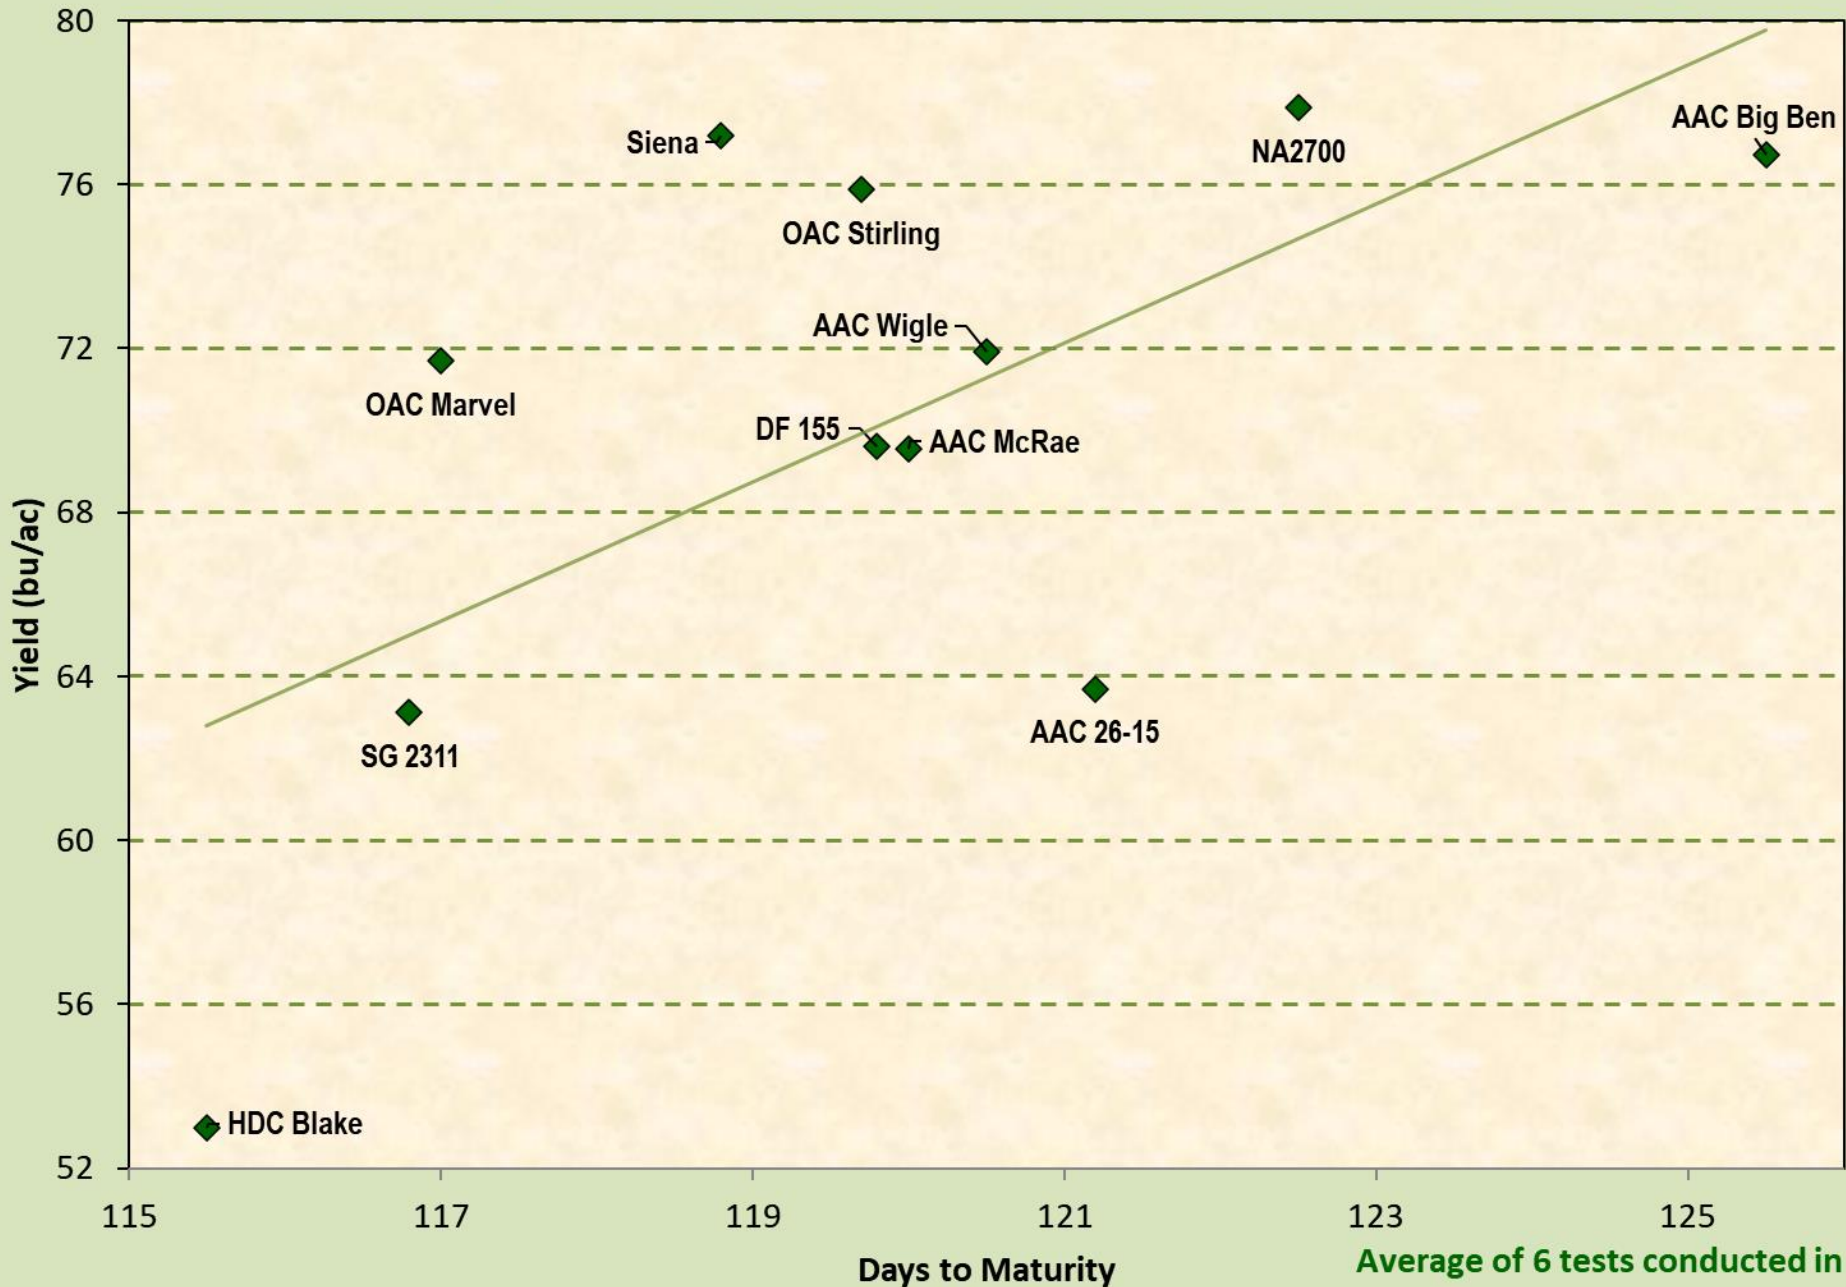

Ontario Early MG2 (2900-3300 HU) Areas, OSACC 3 Yr. Clay Conventional Summary (2022-2024)

Average of 5 tests conducted in
Inwood and Palmyra

Ontario Early MG2 (2900-3300 HU) Areas, OSACC 3 Yr. Loam Conventional Summary (2022-2024)

Average of 5 tests conducted in Ridgetown and Fingal

Ontario Late MG2 (3300-3500 HU) Areas, OSACC 3 Yr. Clay Conventional Summary (2022-2024)

Average of 6 tests conducted in
Merlin and Woodslee

Ontario Late MG2 (3300-3500 HU) Areas, OSACC 3 Yr. Loam Conventional Summary (2022-2024)

Average of 6 tests conducted in
Chatham and Harrow