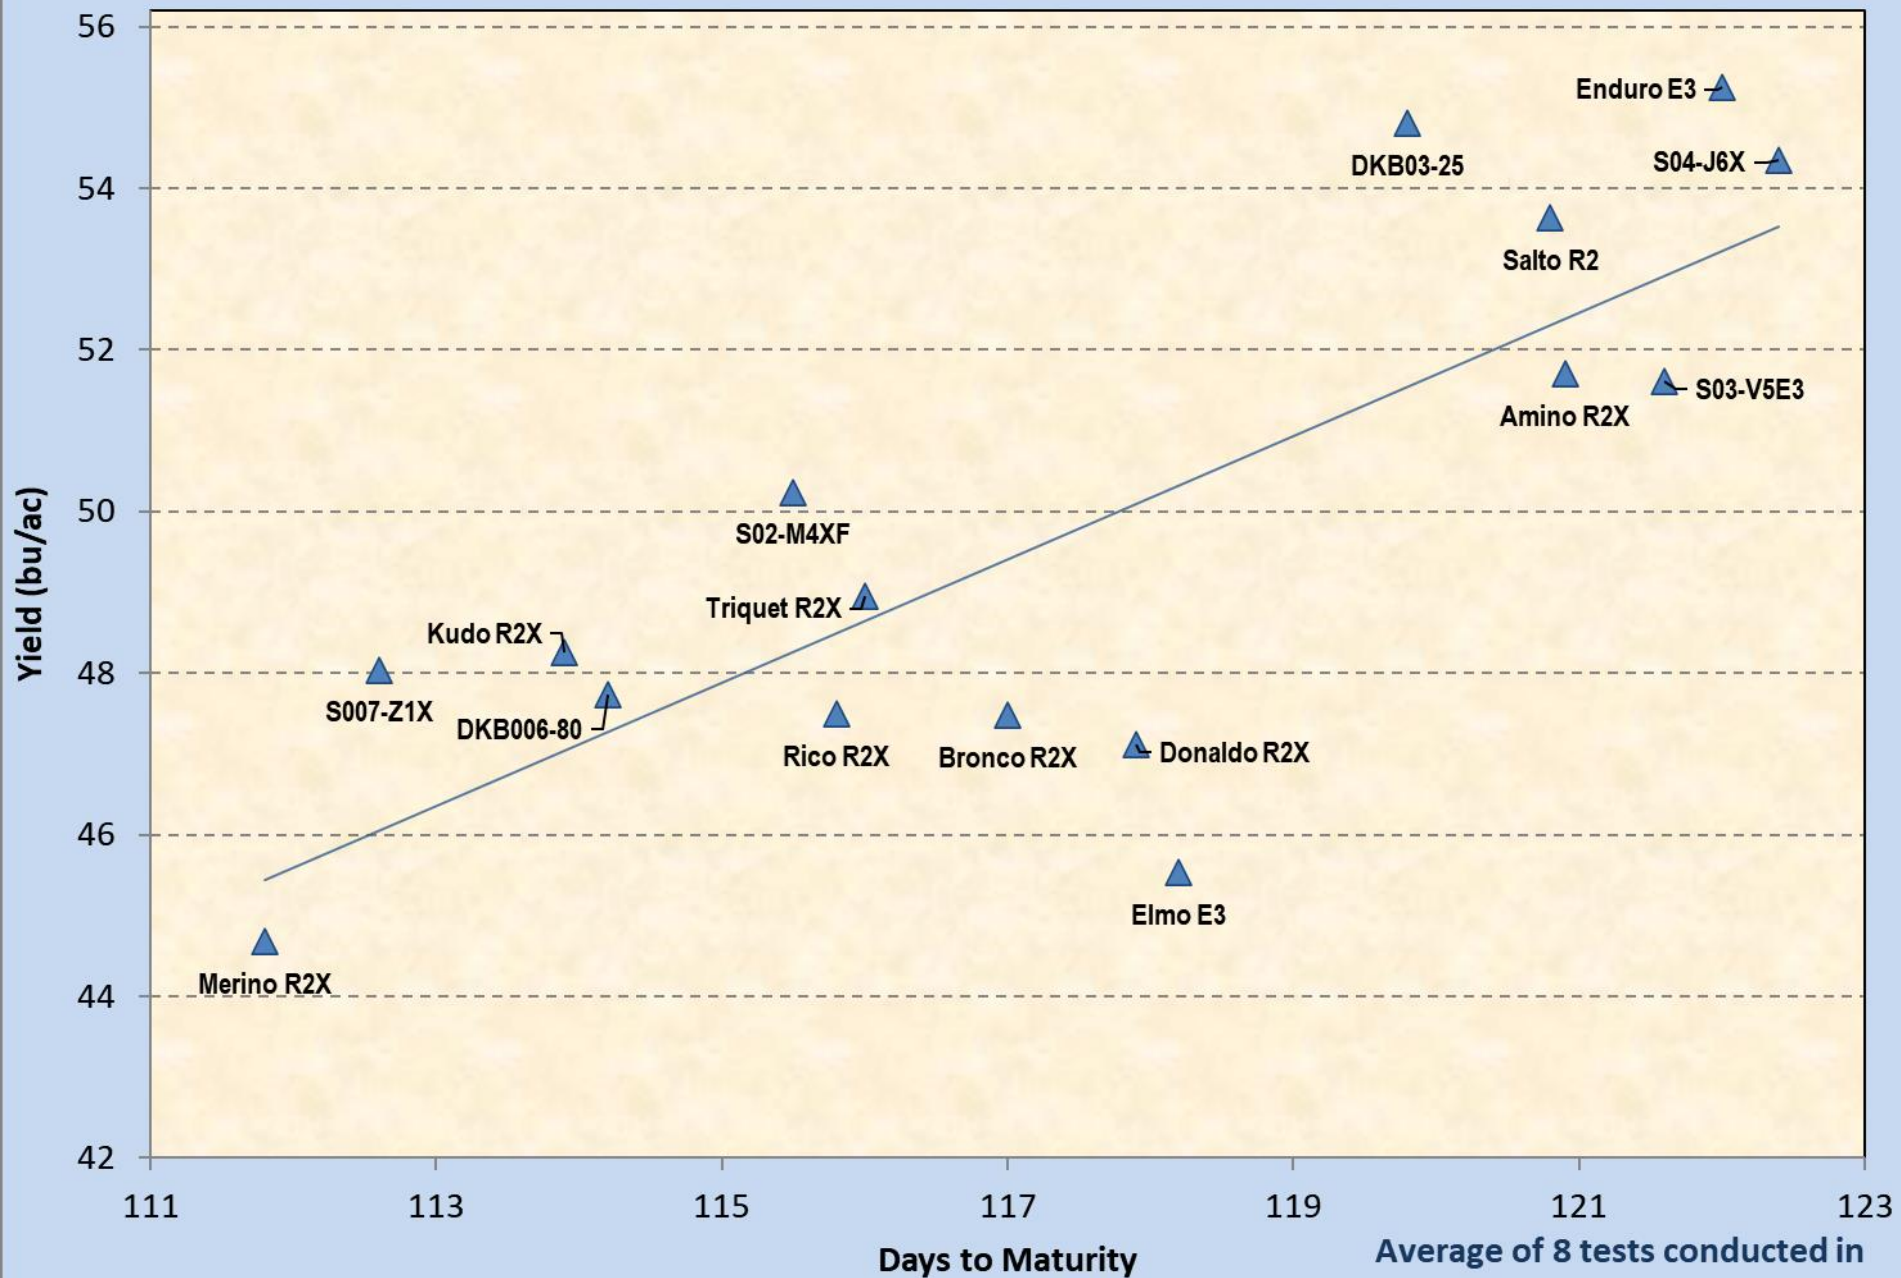

Ontario MG00E (2100-2300 HU) Areas, OSACC 3 Yr. RR Summary (2022-2024)

Ontario MG00 (2300-2500 HU) Areas, OSACC 3 Yr. RR Summary (2022-2024)

Average of 8 tests conducted in
Belwood, Dundalk and Elora

Ontario MGO (2500-2800 HU) Areas, OSACC 3 Yr. RR Summary (2022-2024)

Ontario MG1 (2700-2900 HU) Areas, OSACC 3 Yr. RR Summary (2022-2024)

Ontario Early MG2 (2900-3300 HU) Areas, OSACC 3 Yr. Clay RR Summary (2022-2024)

Ontario Early MG2 (2900-3300 HU) Areas, OSACC 3 Yr. Loam RR Summary (2022-2024)

Average of 3 tests conducted in
New Liskeard

Ontario MG00 (2300-2500 HU) Areas, OSACC 3 Yr. Conventional Summary (2022-2024)

Average of 8 tests conducted in
Belwood, Dundalk and Elora

Ontario MGO (2500-2800 HU) Areas, OSACC 3 Yr. Conventional Summary (2022-2024)