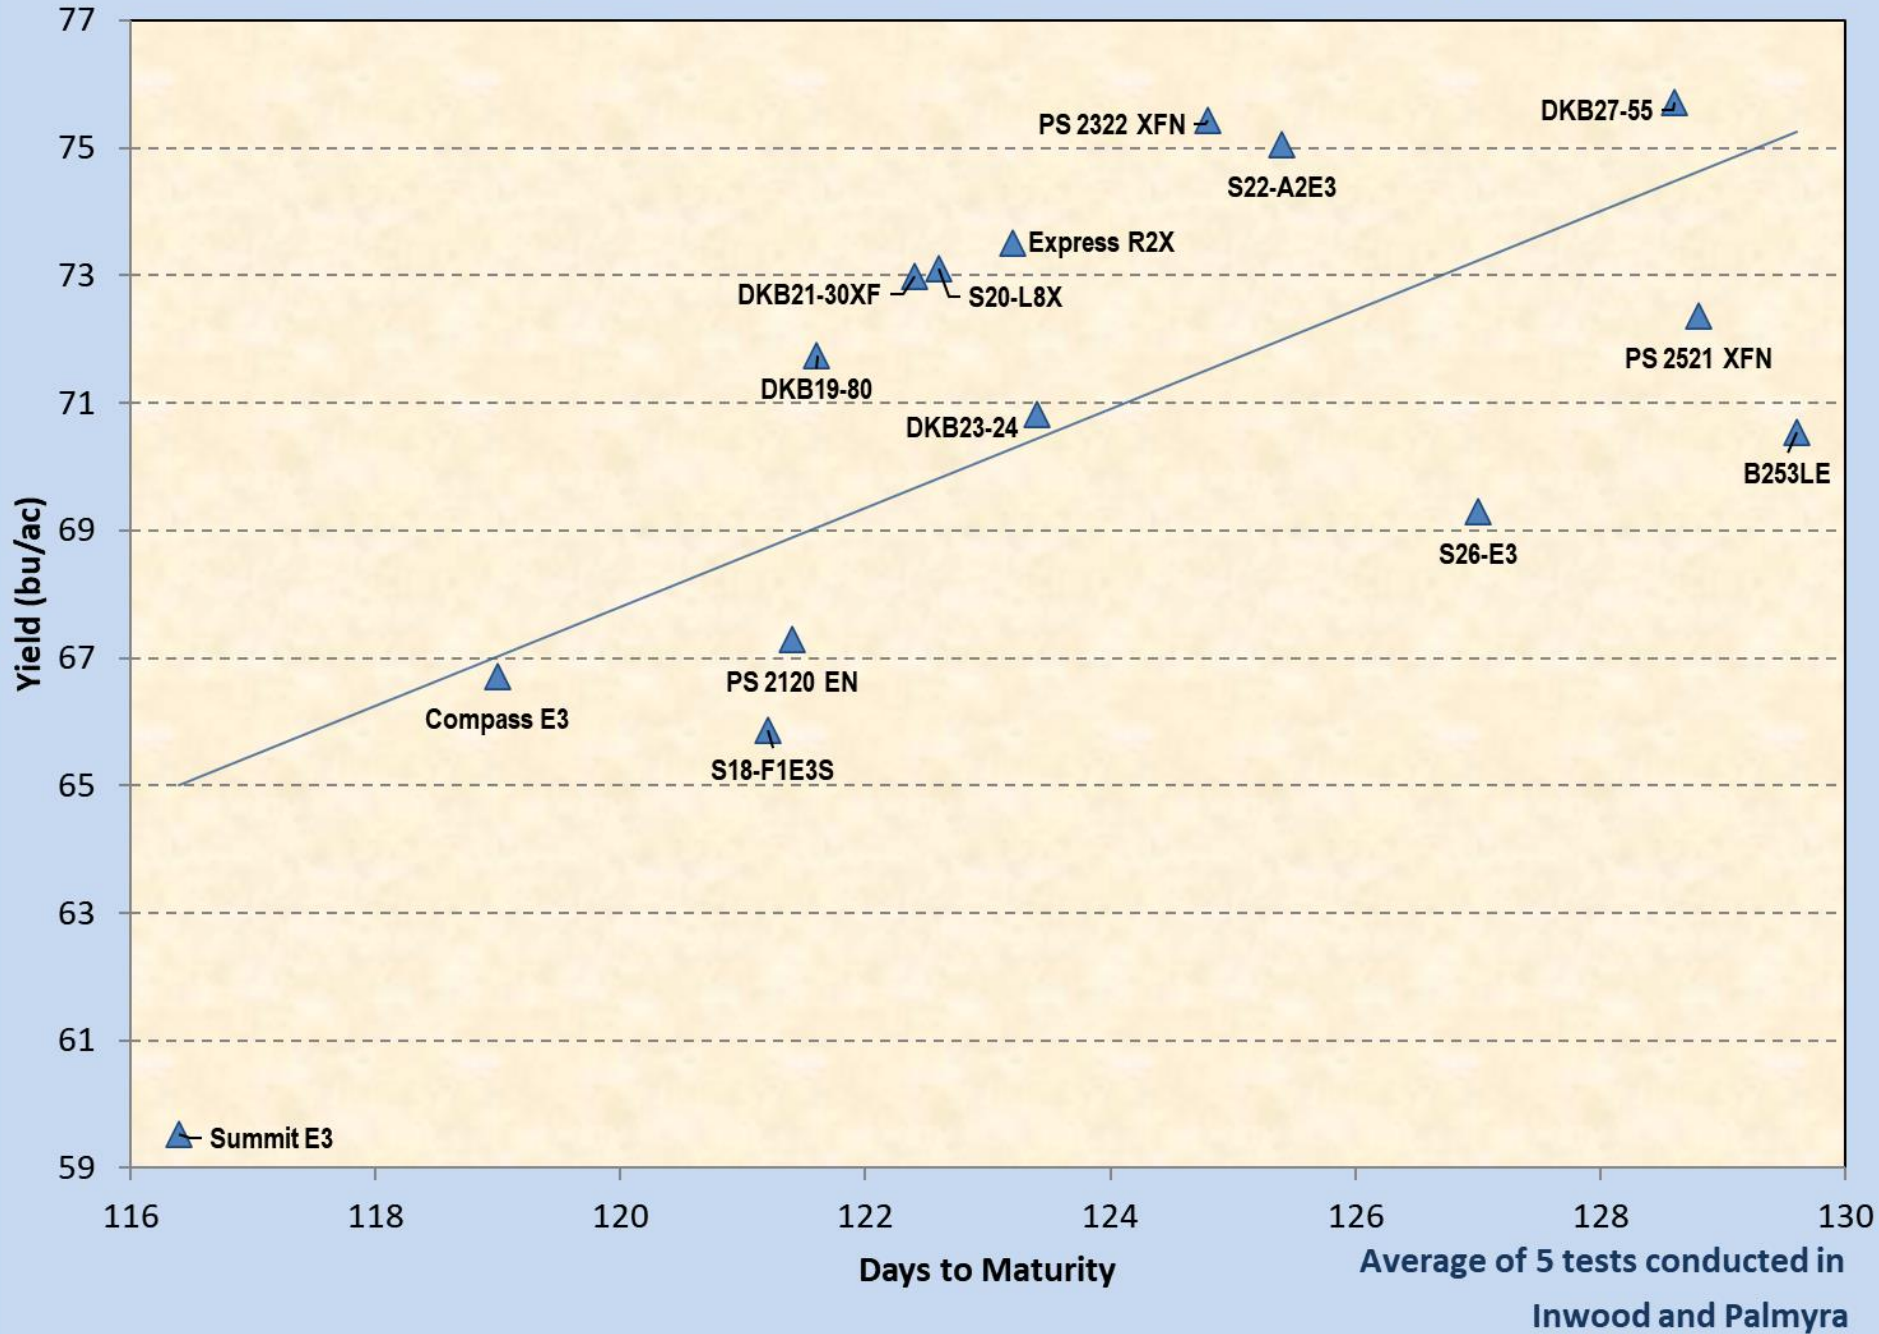

Ontario MG00E (2100-2300 HU) Areas, OSACC 3 Yr. RR Summary (2022-2024)

Ontario MG00 (2300-2500 HU) Areas, OSACC 3 Yr. RR Summary (2022-2024)

Average of 8 tests conducted in
Belwood, Dundalk and Elora

Ontario MGO (2500-2800 HU) Areas, OSACC 3 Yr. RR Summary (2022-2024)

Ontario MG1 (2700-2900 HU) Areas, OSACC 3 Yr. RR Summary (2022-2024)

Ontario Early MG2 (2900-3300 HU) Areas, OSACC 3 Yr. Clay RR Summary (2022-2024)

Ontario Early MG2 (2900-3300 HU) Areas, OSACC 3 Yr. Loam RR Summary (2022-2024)

Average of 3 tests conducted in
New Liskeard

Ontario MG00 (2300-2500 HU) Areas, OSACC 3 Yr. Conventional Summary (2022-2024)

Average of 8 tests conducted in
Belwood, Dundalk and Elora

Ontario MGO (2500-2800 HU) Areas, OSACC 3 Yr. Conventional Summary (2022-2024)