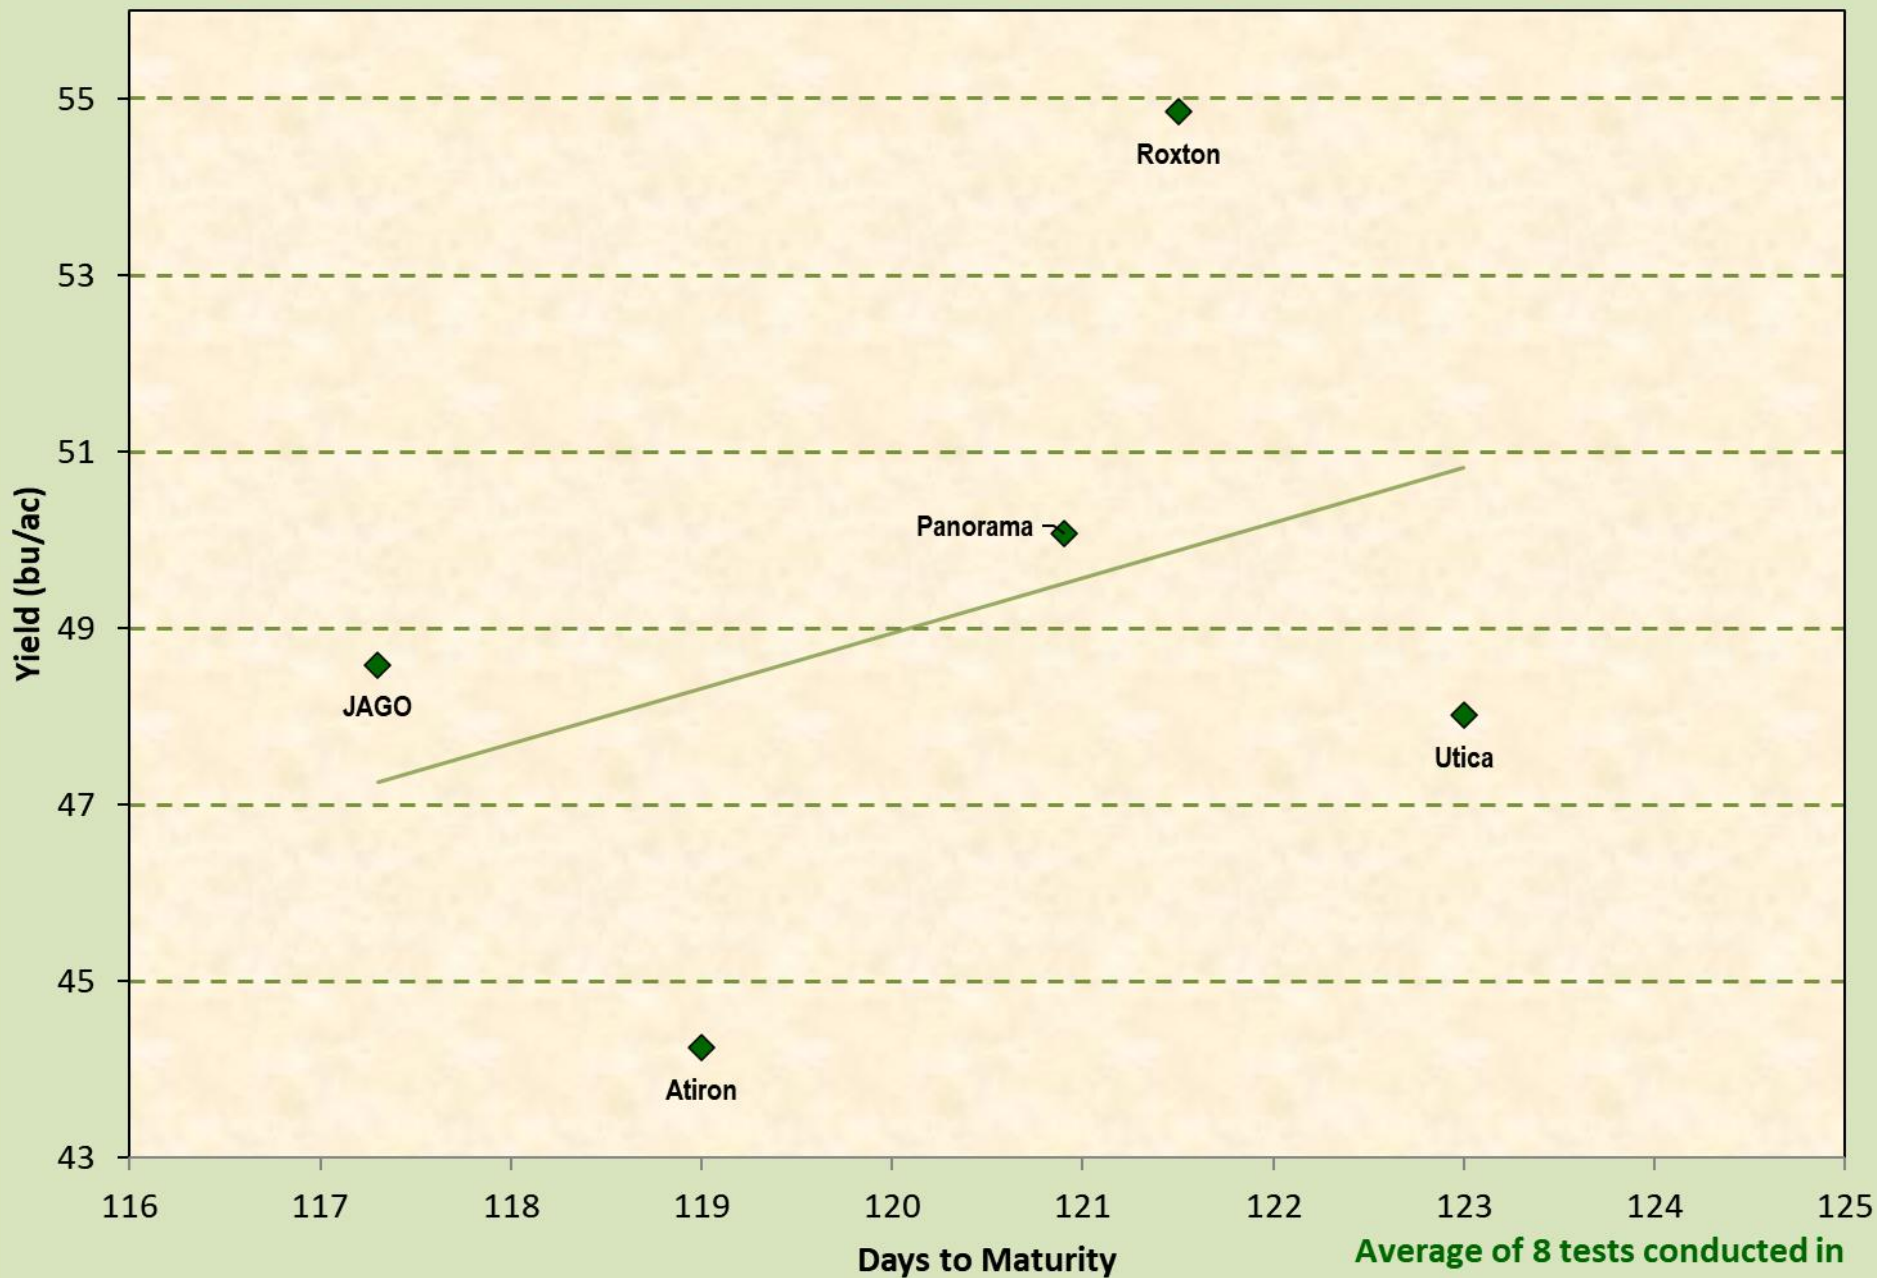

Average of 3 tests conducted in
New Liskeard

Ontario MG00 (2300-2500 HU) Areas, OSACC 3 Yr. Conventional Summary (2022-2024)

Average of 8 tests conducted in
Belwood, Dundalk and Elora

Ontario MGO (2500-2800 HU) Areas, OSACC 3 Yr. Conventional Summary (2022-2024)