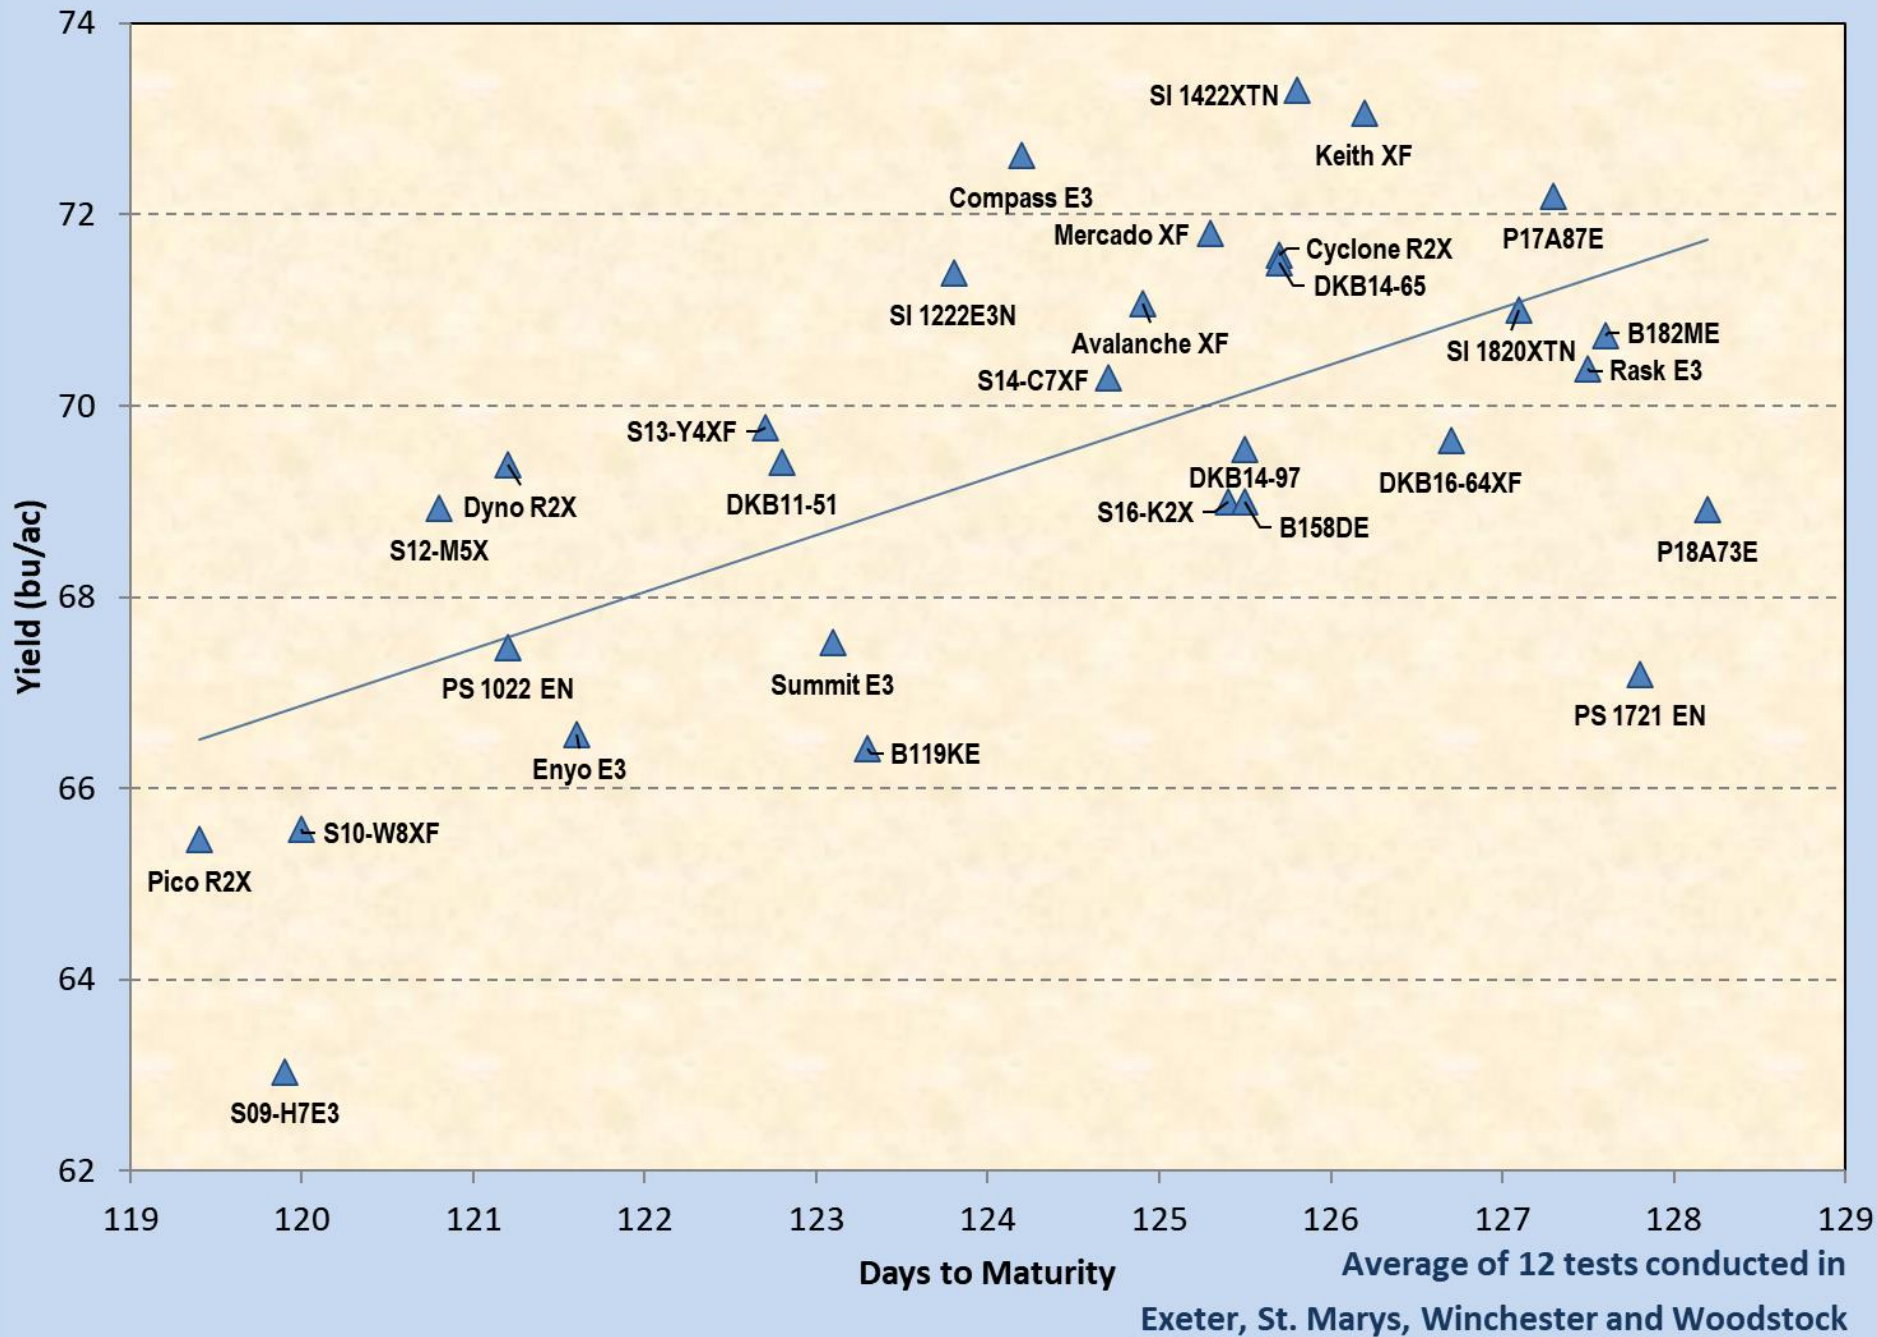

Ontario MG00E (2100-2300 HU) Areas, OSACC 3 Yr. RR Summary (2022-2024)

Ontario MG00 (2300-2500 HU) Areas, OSACC 3 Yr. RR Summary (2022-2024)

Average of 8 tests conducted in
Belwood, Dundalk and Elora

Ontario MGO (2500-2800 HU) Areas, OSACC 3 Yr. RR Summary (2022-2024)

Ontario MG1 (2700-2900 HU) Areas, OSACC 3 Yr. RR Summary (2022-2024)

Ontario Early MG2 (2900-3300 HU) Areas, OSACC 3 Yr. Clay RR Summary (2022-2024)

Ontario Early MG2 (2900-3300 HU) Areas, OSACC 3 Yr. Loam RR Summary (2022-2024)

Average of 3 tests conducted in
New Liskeard

Ontario MG00 (2300-2500 HU) Areas, OSACC 3 Yr. Conventional Summary (2022-2024)

Average of 8 tests conducted in
Belwood, Dundalk and Elora

Ontario MGO (2500-2800 HU) Areas, OSACC 3 Yr. Conventional Summary (2022-2024)