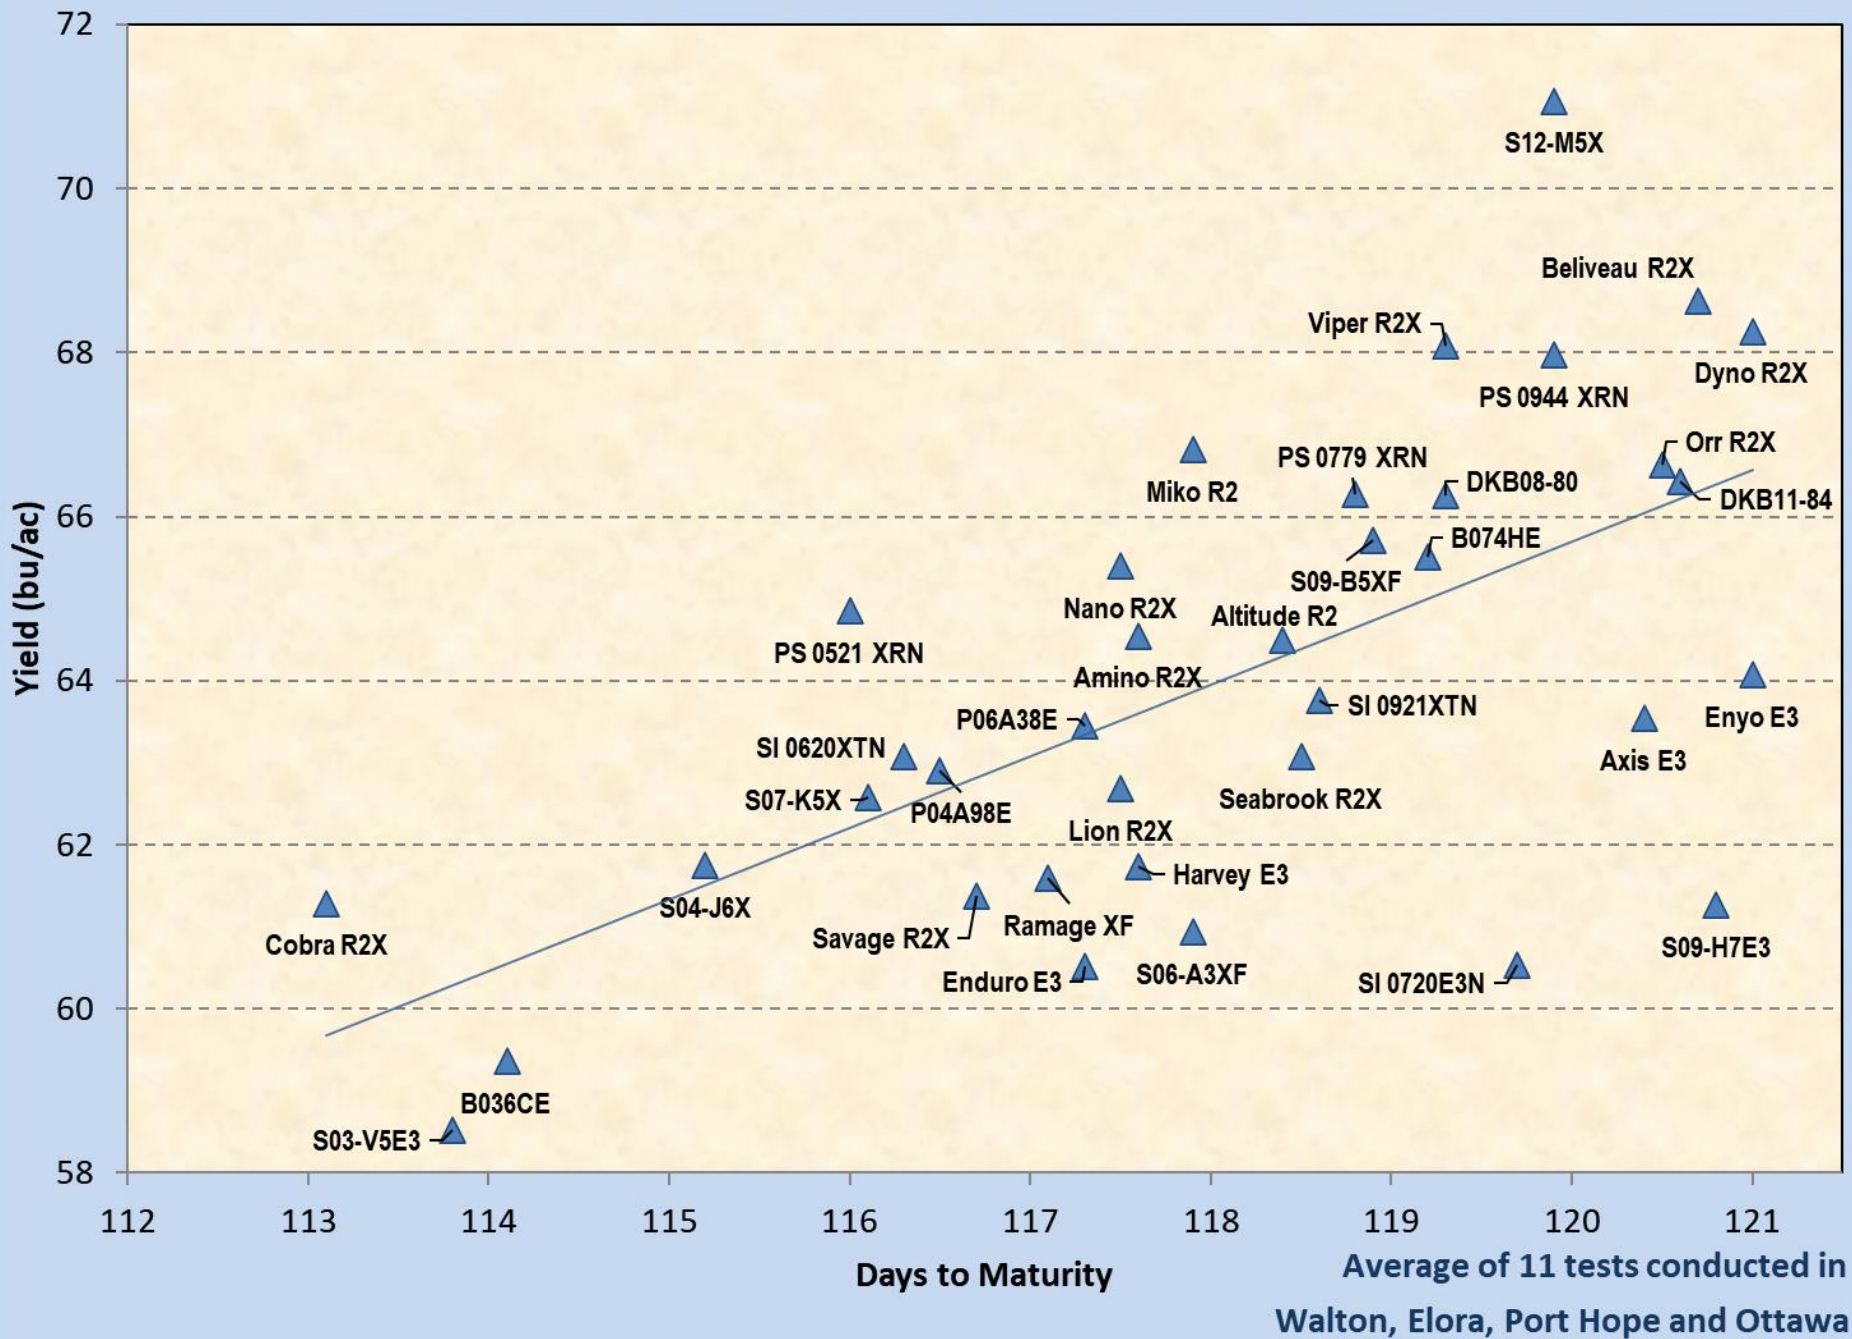

Ontario MG00E (2100-2300 HU) Areas, OSACC 3 Yr. RR Summary (2022-2024)

Ontario MG00 (2300-2500 HU) Areas, OSACC 3 Yr. RR Summary (2022-2024)

Average of 8 tests conducted in
Belwood, Dundalk and Elora

Ontario MGO (2500-2800 HU) Areas, OSACC 3 Yr. RR Summary (2022-2024)

Ontario MG1 (2700-2900 HU) Areas, OSACC 3 Yr. RR Summary (2022-2024)

Ontario Early MG2 (2900-3300 HU) Areas, OSACC 3 Yr. Clay RR Summary (2022-2024)

Ontario Early MG2 (2900-3300 HU) Areas, OSACC 3 Yr. Loam RR Summary (2022-2024)

Average of 3 tests conducted in
New Liskeard

Ontario MG00 (2300-2500 HU) Areas, OSACC 3 Yr. Conventional Summary (2022-2024)

Average of 8 tests conducted in
Belwood, Dundalk and Elora

Ontario MGO (2500-2800 HU) Areas, OSACC 3 Yr. Conventional Summary (2022-2024)