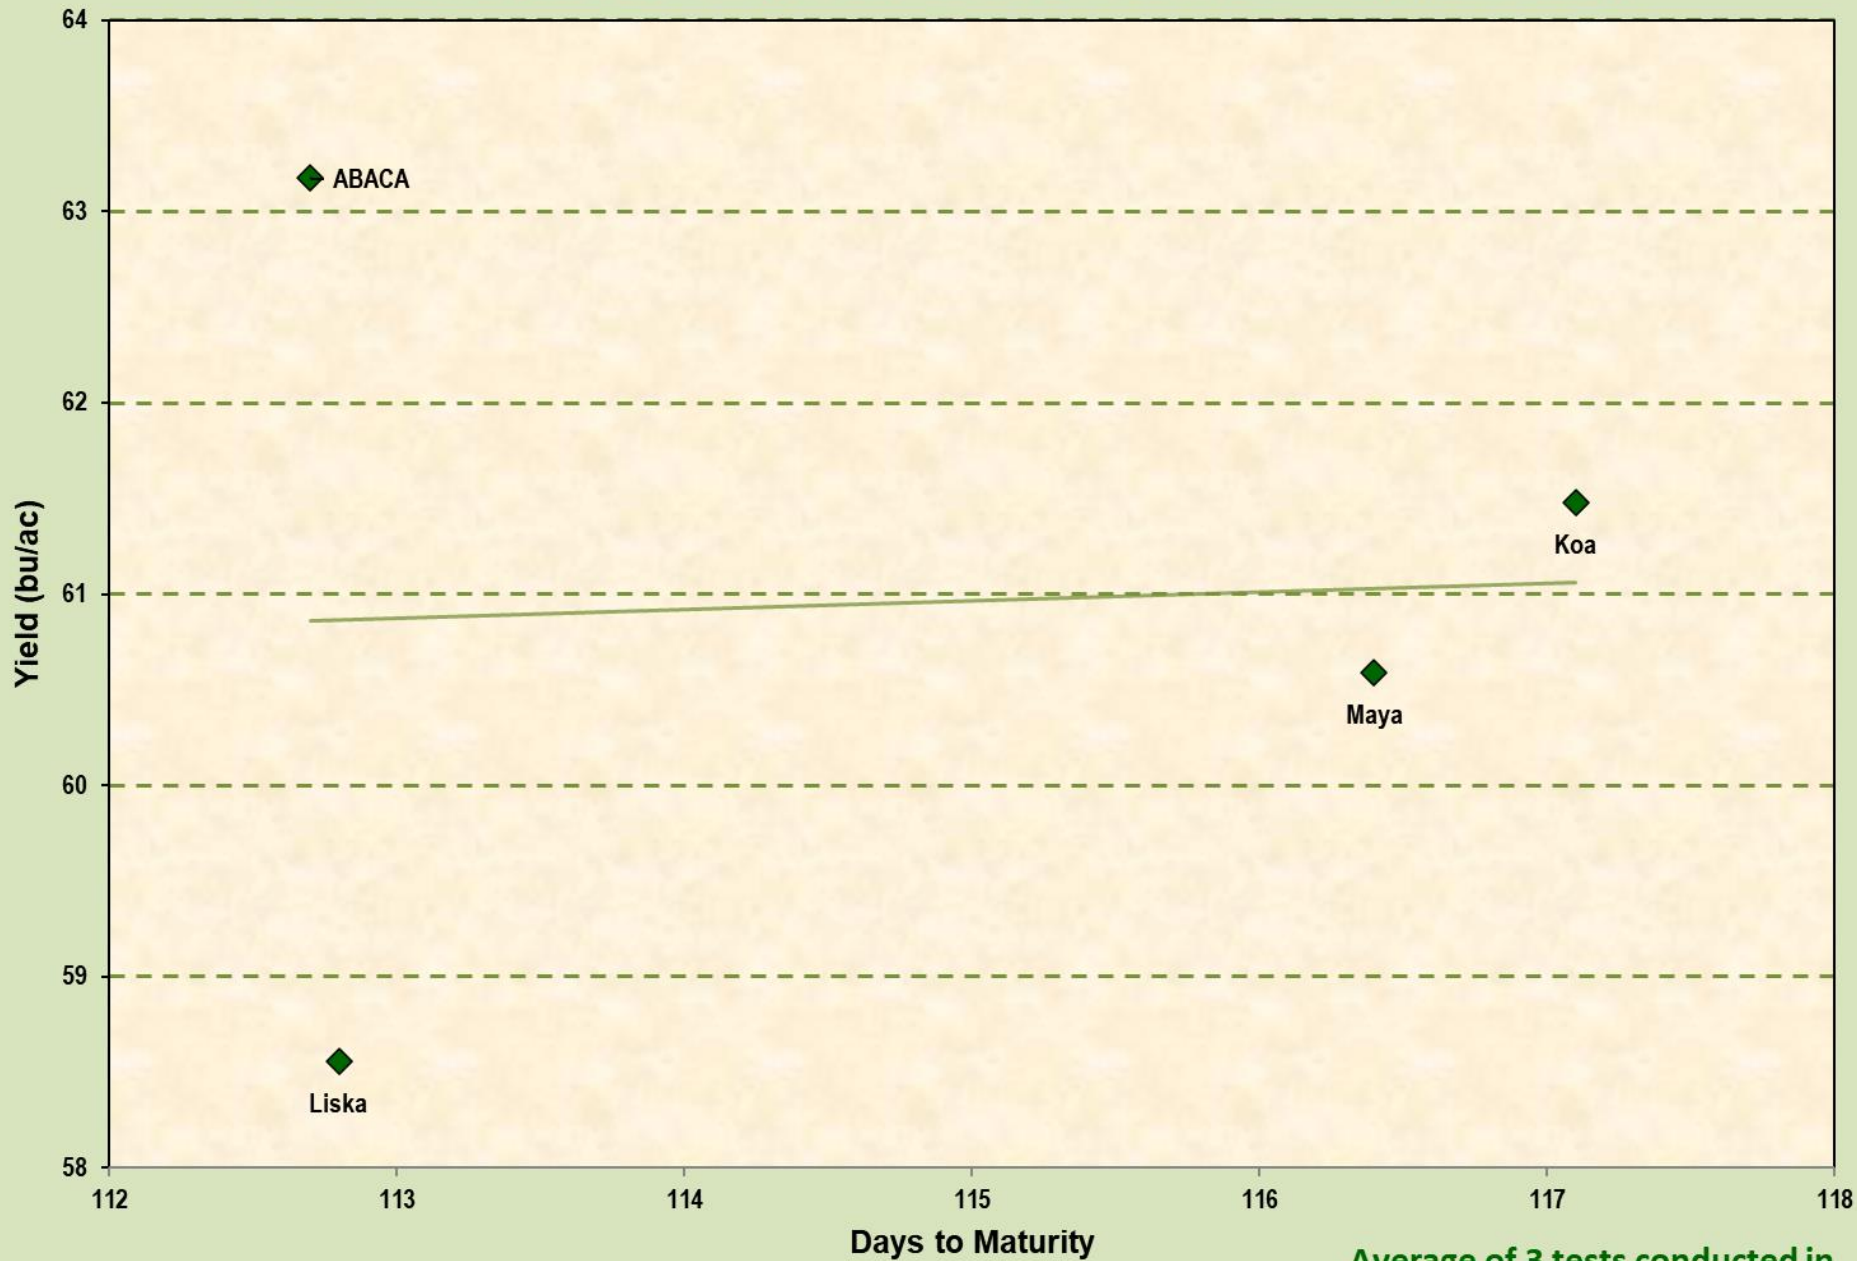

Ontario MG1 (2700-2900 HU) Areas, OSACC 3 Yr. RR Summary (2022-2024)

Ontario Early MG2 (2900-3300 HU) Areas, OSACC 3 Yr. Clay RR Summary (2022-2024)

Ontario Early MG2 (2900-3300 HU) Areas, OSACC 3 Yr. Loam RR Summary (2022-2024)

Average of 3 tests conducted in
New Liskeard

Ontario MG00 (2300-2500 HU) Areas, OSACC 3 Yr. Conventional Summary (2022-2024)

Average of 8 tests conducted in
Belwood, Dundalk and Elora

Ontario MGO (2500-2800 HU) Areas, OSACC 3 Yr. Conventional Summary (2022-2024)