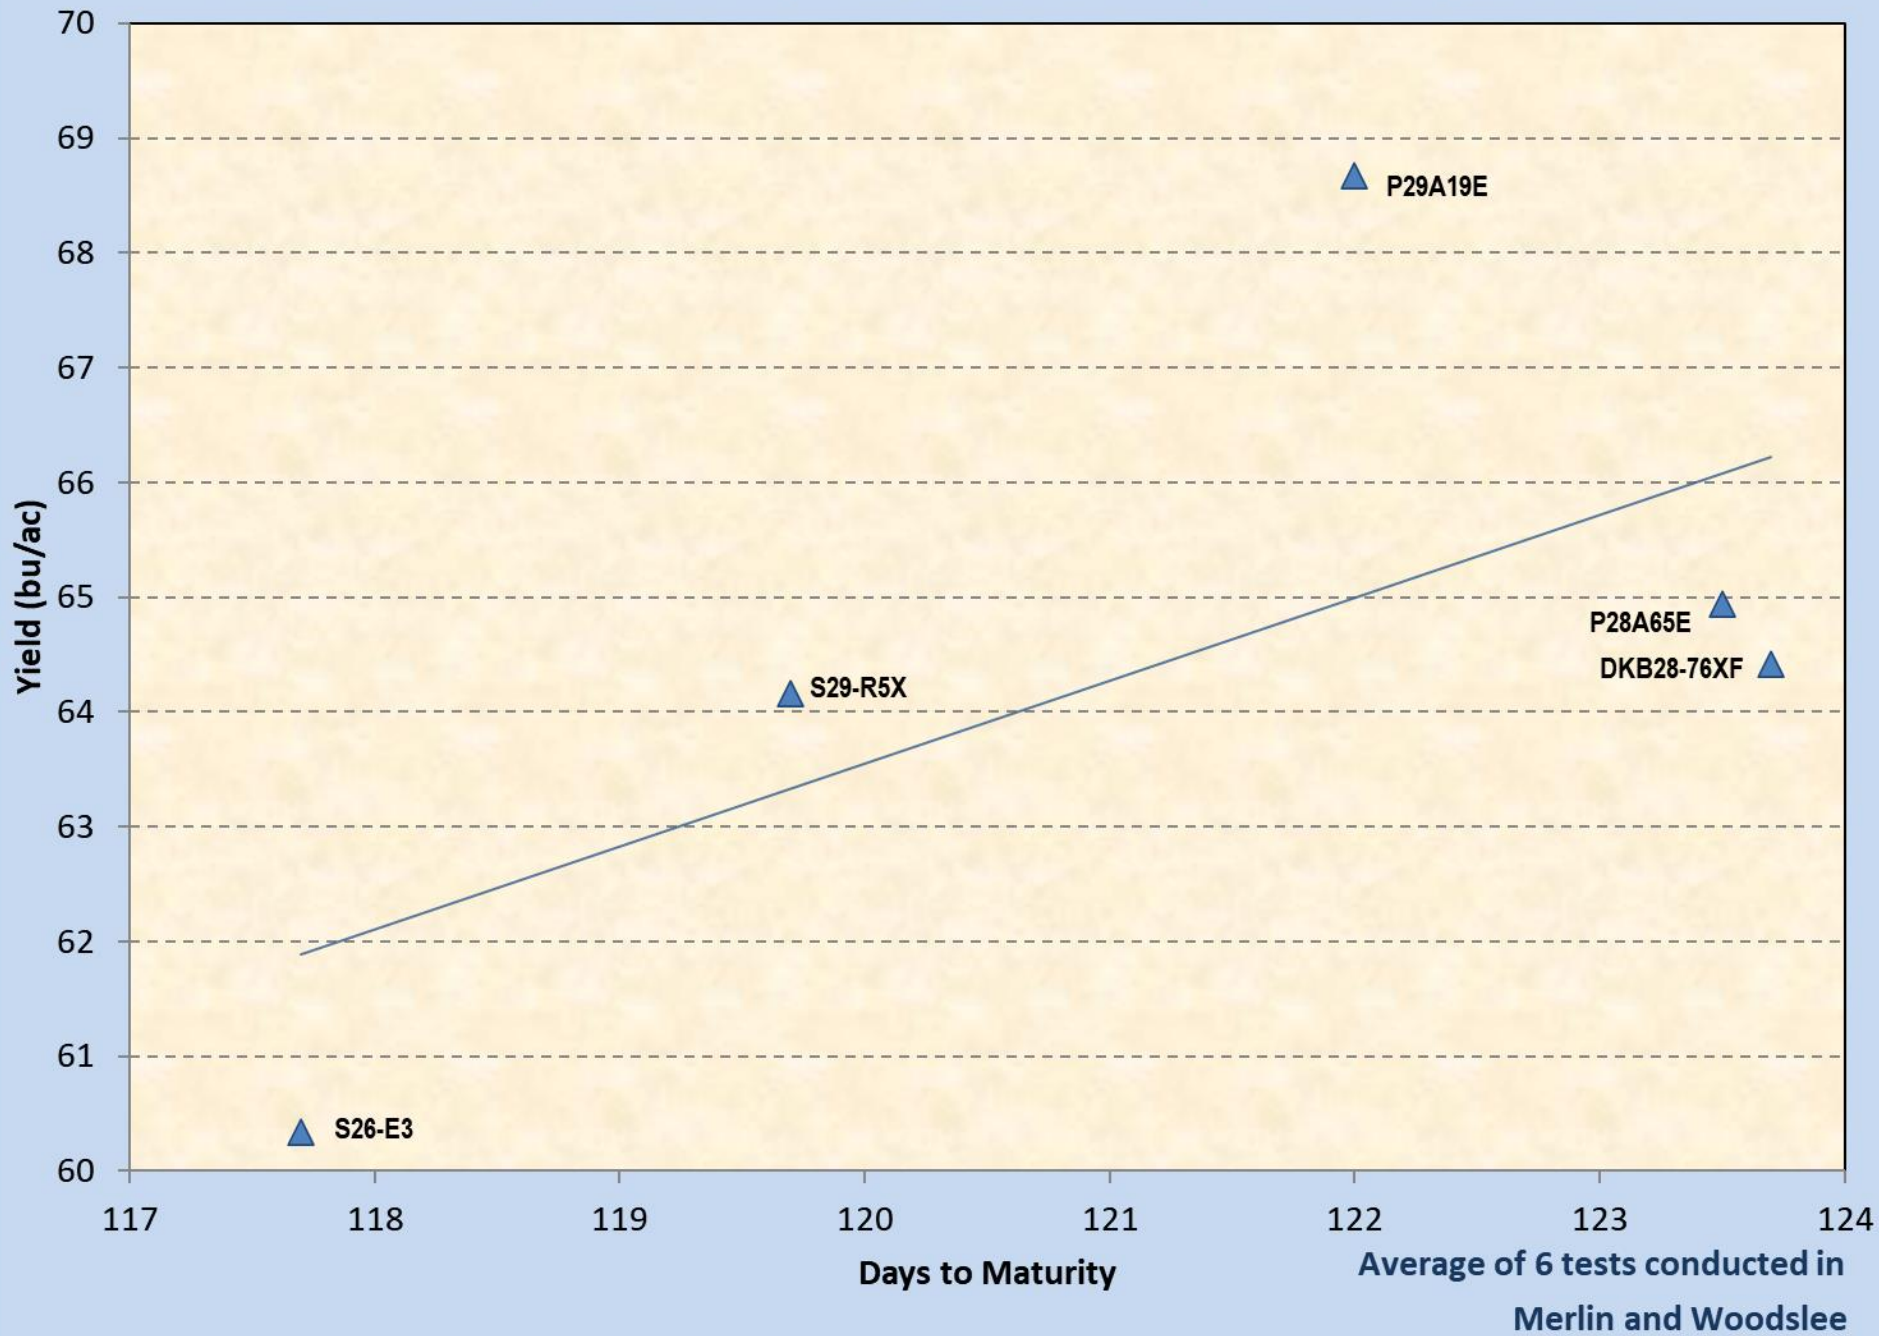

Ontario Late MG2 (3300-3500 HU) Areas, OSACC 3 Yr. Loam RR Summary (2022-2024)

Ontario Late MG2 (3300-3500 HU) Areas, OSACC 3 Yr. Clay RR Summary (2022-2024)